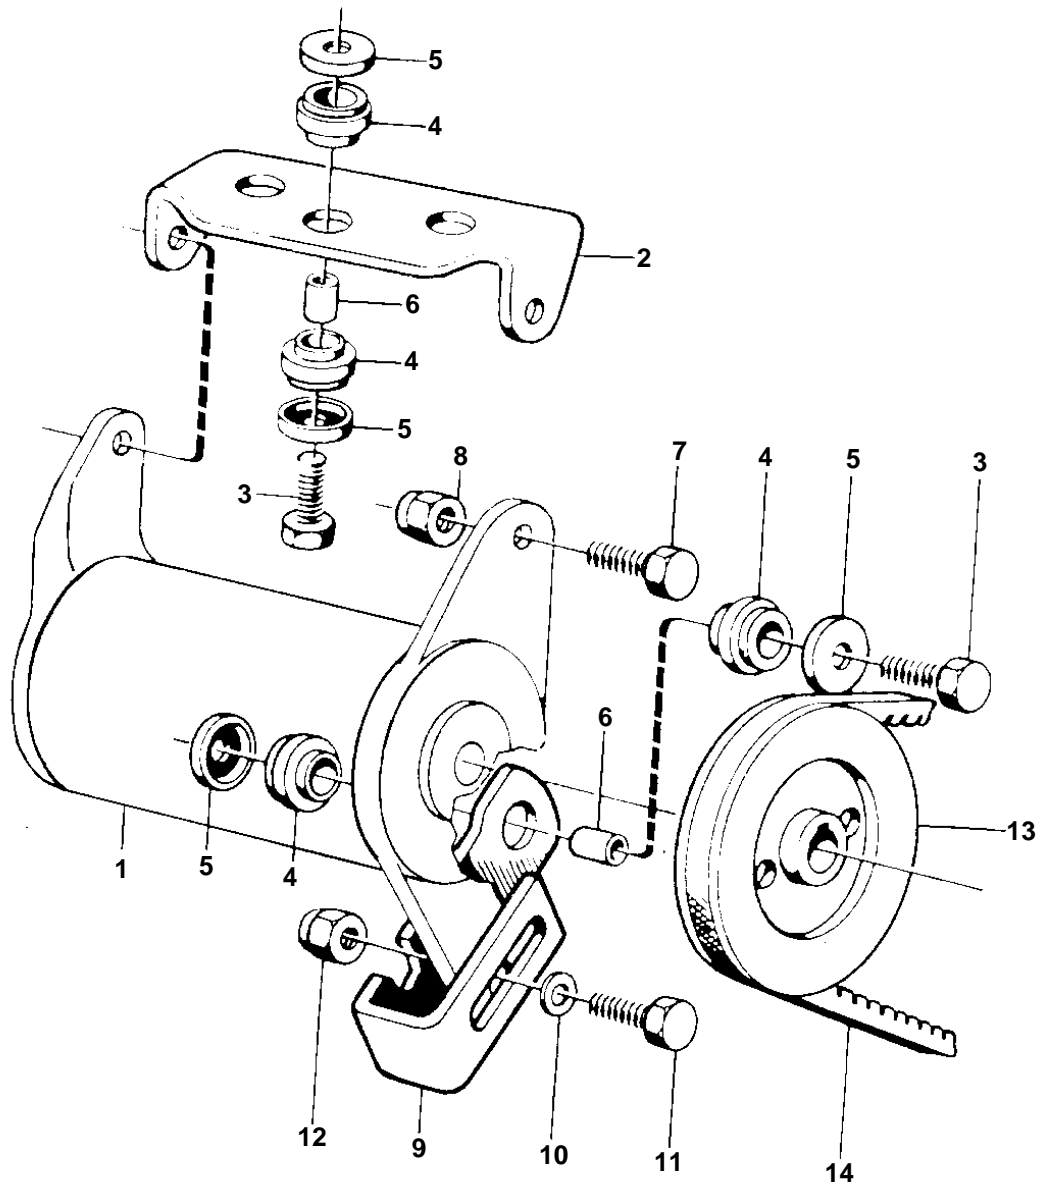

AQ115A

3349

**AQ115A**

REF	PART NO.	QTY	DESCRIPTION	SEE SEC.	NOTES
1		1	Alternator		ÅKERMAN SPEC. 867446., 12V
				12841	
2		1	Bracket		ÅKERMAN SPEC. 867446.
3	955525	4	Hexagon screw		ÅKERMAN SPEC. 867446.
4	403877	8	Rubber bushing		ÅKERMAN SPEC. 867446.
5	418531	8	Washer		ÅKERMAN SPEC. 867446.
6	403894	4	Spacer sleeve		ÅKERMAN SPEC. 867446.
7		2	Hexagon screw		ÅKERMAN SPEC. 867446.
8		2	Lock nut		ÅKERMAN SPEC. 867446.
9		1	Tensioner		ÅKERMAN SPEC. 867446.
10	955894	1	Washer		ÅKERMAN SPEC. 867446.
11	940135	1	Hexagon screw		ÅKERMAN SPEC. 867446.
12	950363	1	Lock nut		ÅKERMAN SPEC. 867446.
13		1	Pulley		ÅKERMAN SPEC. 867446.
14	950805	1	V-belt		ÅKERMAN SPEC. 867446.